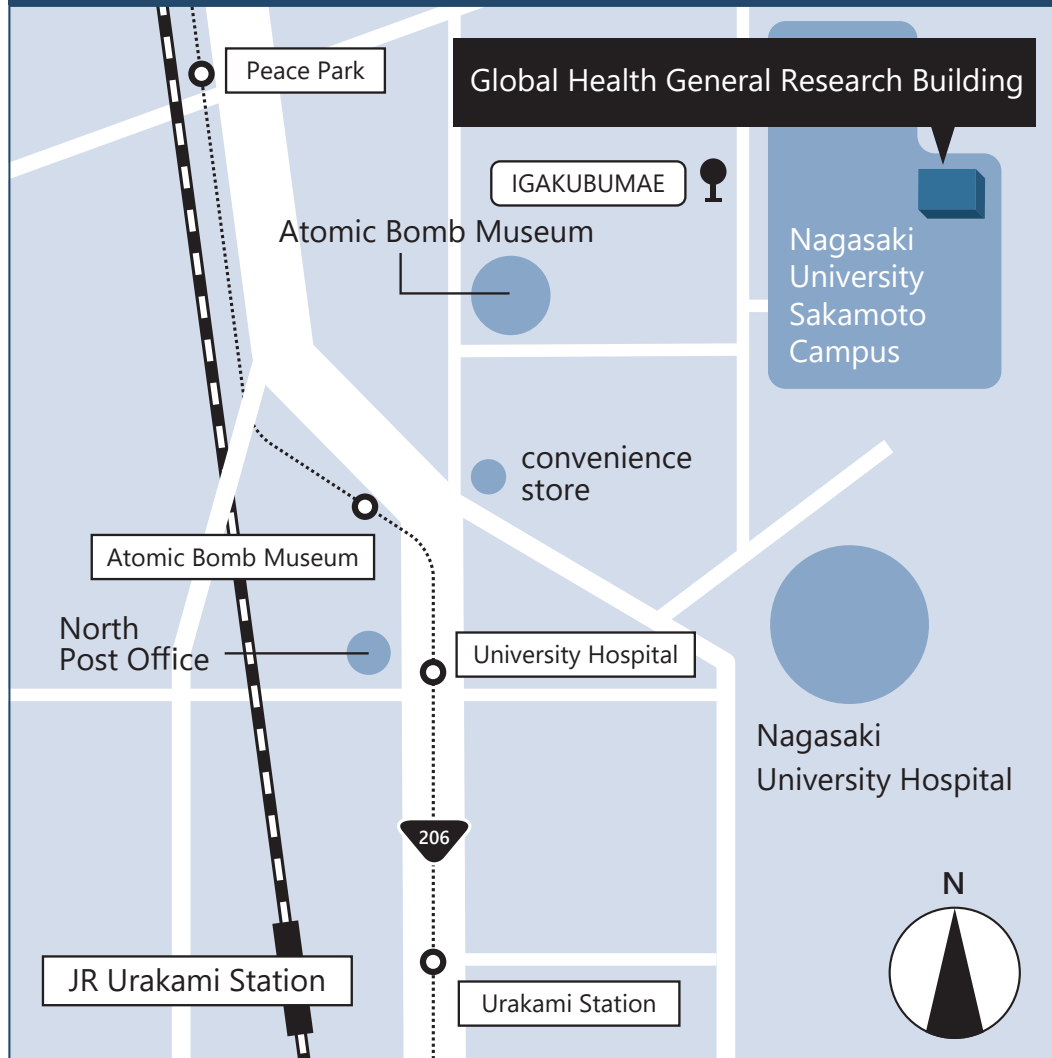

Nagasaki University Sakamoto Campus

[Address]1-12-4,Sakamoto,Nagasaki City,852-8523,JAPAN [Phone]+81-(0)95-819-7583 [FAX]+81-(0)95-819-7892

Location Map

Campus Map

Access

- 15min by car from JR Nagasaki Station
- 10 min walk from Atomic Bomb Museum streetcar stop
- 20min walk, 10min by car from JR Urakami Station
- 1min walk from Igakubu-mae bus stop